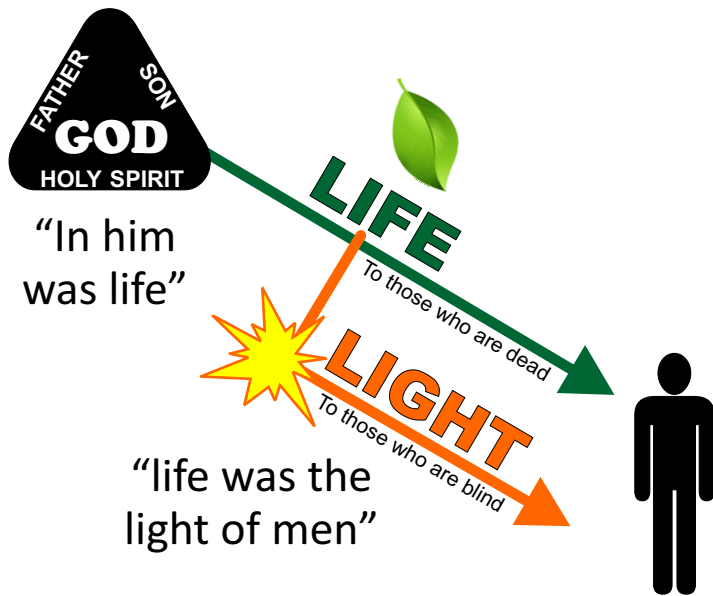

“In him was life; and the life was the light of men.” (Jn.1:4)

Our **PHYSICAL LIFE** comes from God through the Lord Jesus

SPIRITUAL LIGHT

- Dual meaning: (1) points back to Creation; (2) points forward to the salvation Jesus brings.
- This Light (of life) gives purpose and direction to the life.
- This light is not static like a lighthouse and cannot be ignored like a stop light.
- This Light (of life) grows and expands
- This Light (of life) begets offspring. “Believe in the light, that ye may be the children of light” (Jn.12:36).
- We are to reflect His light (Mt.5:14-16). We are not the light, much like the moon merely reflects the sun's light.
- No man can come into the spiritual light of Jesus Christ, unless he is enabled (Jn.6:37).

Our **SPIRITUAL LIFE** comes from God through the Lord Jesus